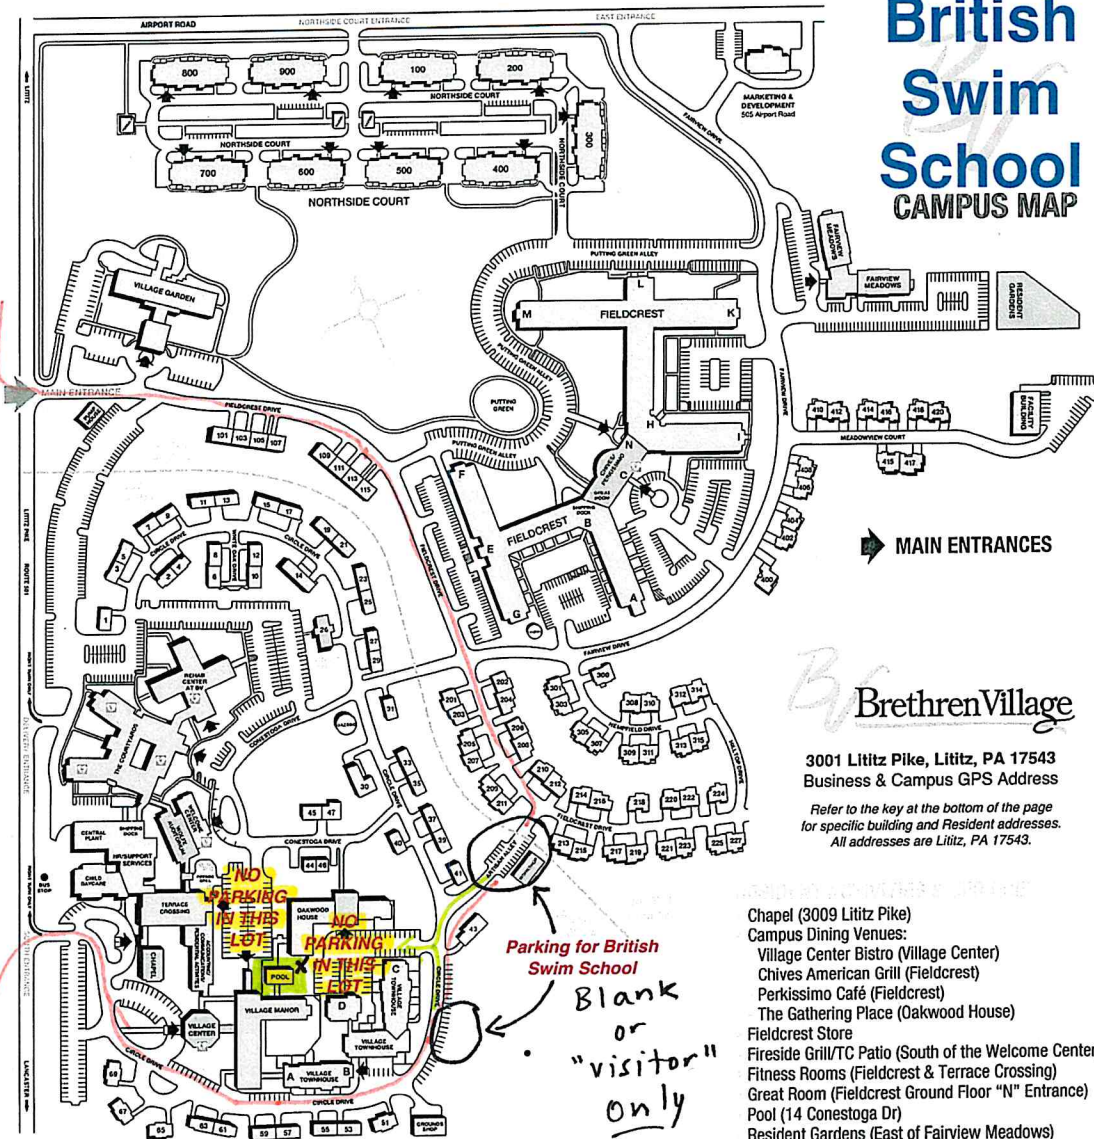

British Swim School CAMPUS MAP

Enter from 5015

Enter from 501N

MAIN ENTRANCES

3001 Lititz Pike, Lititz, PA 17543
Business & Campus GPS Address

Refer to the key at the bottom of the page for specific building and Resident addresses. All addresses are Lititz, PA 17543.

- Chapel (3009 Lititz Pike)
- Campus Dining Venues:
 - Village Center Bistro (Village Center)
 - Chives American Grill (Fieldcrest)
 - Perkissimo Café (Fieldcrest)
 - The Gathering Place (Oakwood House)
- Fieldcrest Store
- Fireside Grill/TC Patio (South of the Welcome Center)
- Fitness Rooms (Fieldcrest & Terrace Crossing)
- Great Room (Fieldcrest Ground Floor "N" Entrance)
- Pool (14 Conestoga Dr)
- Resident Gardens (East of Fairview Meadows)
- Resident Workshop (101 Artisan Alley)
- Thrift Shop (26 Circle Dr)
- Train Room (Ground Floor Terrace Crossing)
- Village Center (3001 Lititz Pike)
- Bank - BB&T
- Beauty Shop
- Creative Arts Room
- Fellowship Hall
- Gift Shop
- Library
- Pharmacy - Williams Apothecary
- Village Center Bistro
- Village Store
- Wolfe Auditorium (Welcome Center, 6 Conestoga Dr)

Parking for BSS is on Artisan Alley or Circle Drive.

Only Park in Blank or "Visitor" spots.

NO parking in parking lot nearest the pool - this is for Resident guests only